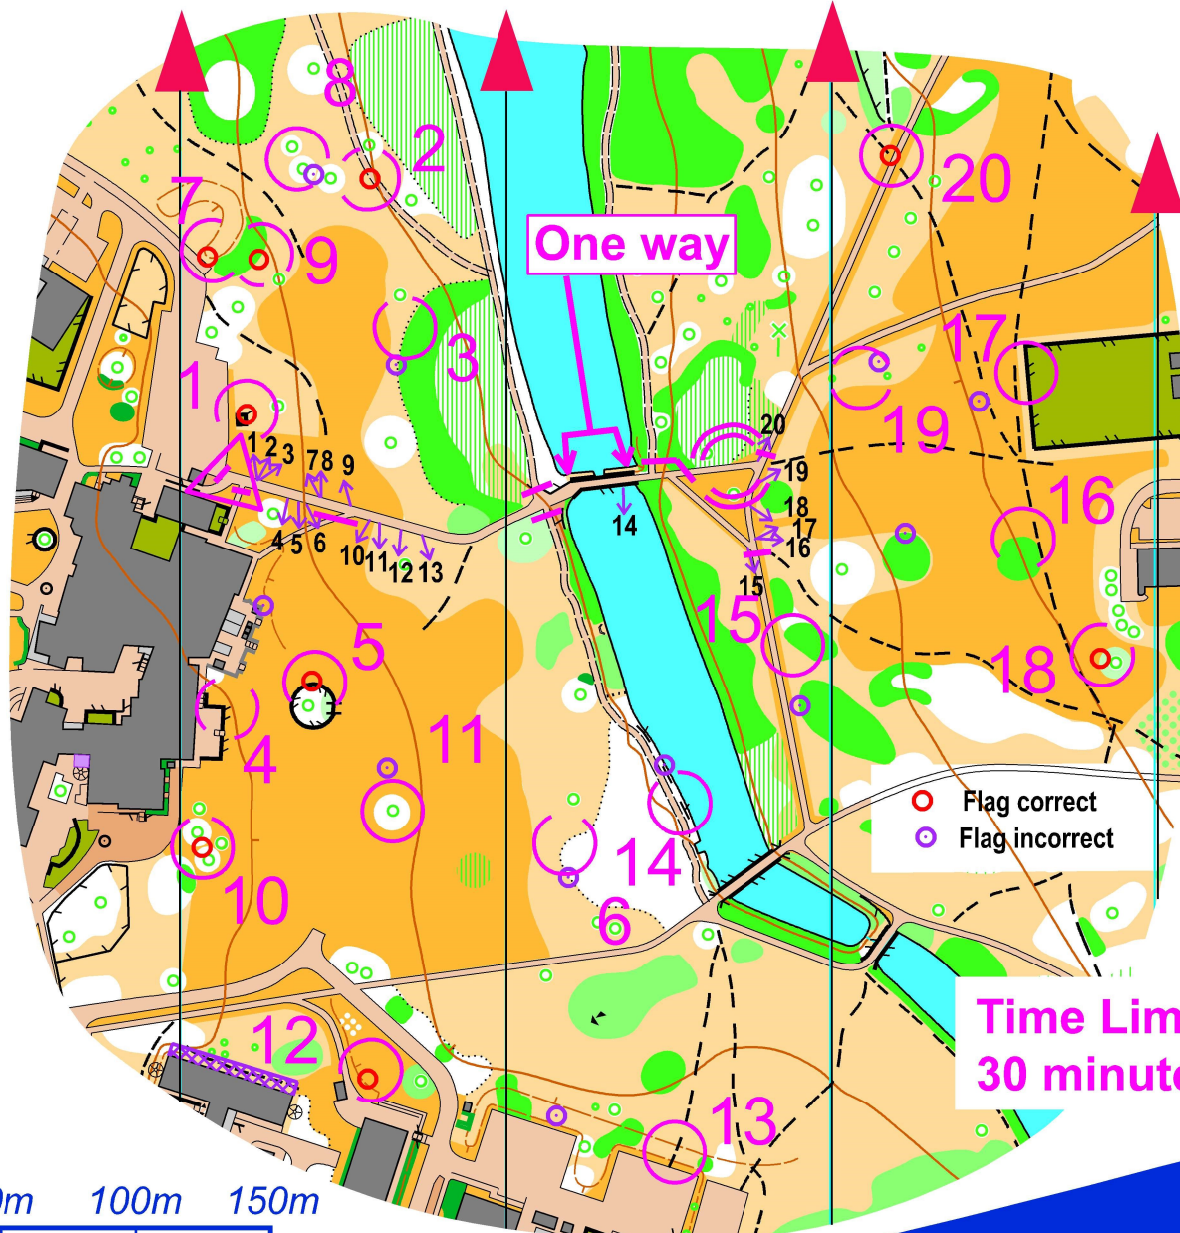

# Whiteknights Park, University of Reading

Scale: 1:3000 2.5m contours

PreO Sprint, 13 October 2024

		Start - Finish:			230m		
▷		←	↗	↘	∩		
1	A		↗		┌	A	
2	A		↘		○	A	
3	A		⋯		○	Z	
4	A		↗		┌	Z	
5	A		↗		○	A	
6	A		⋯		○	Z	
7	A		∩			A	
8	A		↑	↑	┌	Z	
9	A		⊗		○	A	
10	A	↙	↑	↑	┌	A	
11	A		↑		○	Z	
12	A		∩	∩		A	
13	A		↘			Z	
One way section over lake							
14	A	↓	↗		┌	Z	
15	A		⊗		○	Z	
16	A		⊗		○	Z	
17	A		↗			Z	
18	A		↑		○	A	
19	A		↑	↑	┌	Z	
20	A		↘	↘	×	○	A
○	×					○	