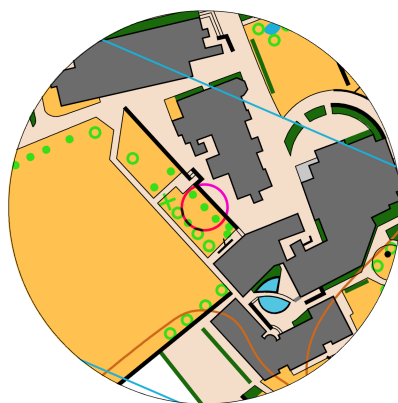

1.4 A-F | | | | | | | | | |

1.4

A

Alfa

B

Bravo

C

Charlie

D

Delta

E

Echo

F

Foxtrot

Z

Zero