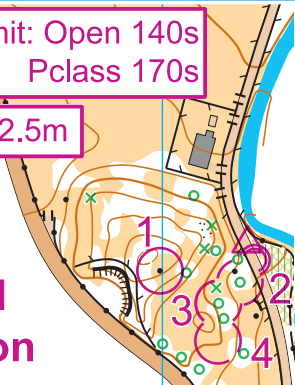

Time limit: Open 140s
Pclass 170s

1:3000, 2.5m

Elite Timed Section

JK23 PreO						
Elite TS			10m		0m	
▷			/			⊙
1	A		▲			⊙
2	A	↓	⋈			⊙
3	A	↖	⋈			⊙
4	A		⋈			
⊙ <			> ⊙			

www.condes.net 10.3.8 MDOC