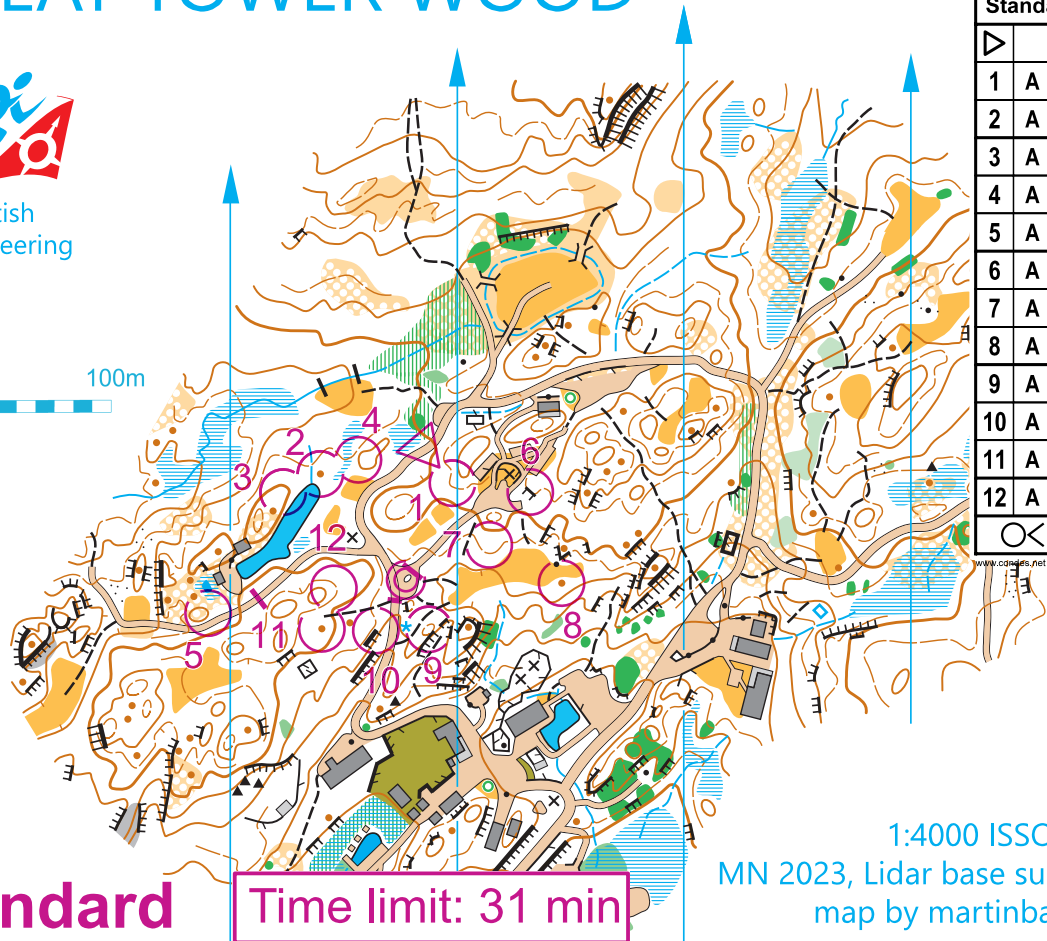

GREAT TOWER WOOD

British
Orienteering

JK23 PreO Sprint				
Standard		210m	5m	
▷		/		○
1	A	⌒		
2	A	●		
3	A	⌒		
4	A	○		○
5	A	○	○	○
6	A	E		
7	A	⌒		
8	A	●		○
9	A	○		○
10	A	E		/
11	A	●		○
12	A	⌒		
		○	10 m	○

www.comps.net 10.3.8 MDOC

JK2023

Standard

Time limit: 31 min

1:4000 ISSOM, 5m contours
 MN 2023, Lidar base survey Nov 2022
 map by martinbagness@aol.com