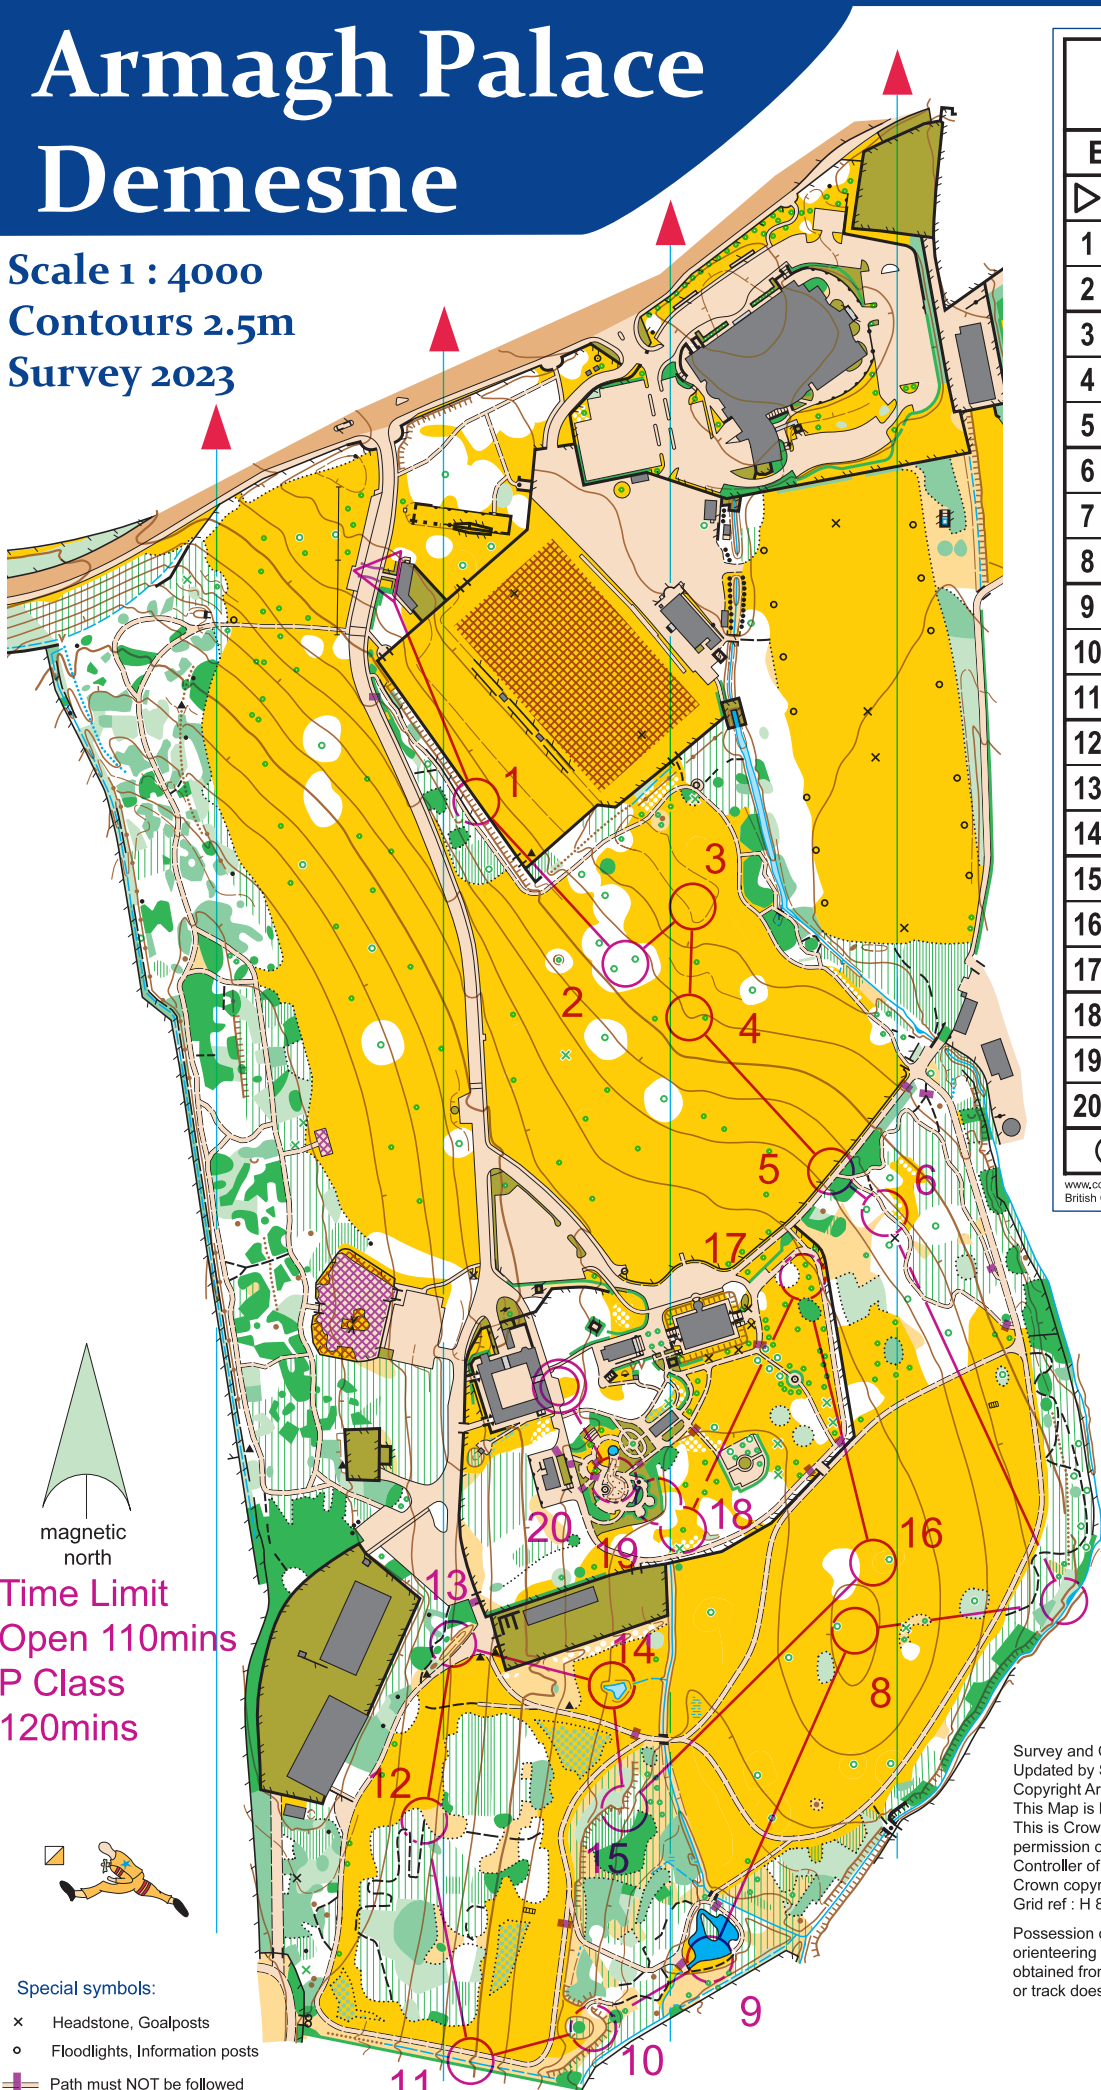

Armagh Palace Demesne

Scale 1 : 4000
Contours 2.5m
Survey 2023

Time Limit
Open 110mins
P Class
120mins

magnetic north

Special symbols:

- × Headstone, Goalposts
- Floodlights, Information posts
- Path must NOT be followed

Event Number - 828006

		British TrailO Champs 2023		
ELITE		1.7km		20m
▷		/ / \		
1	A-C	↗		○
2	A-E	↑ ↑		≡
3	A-C	⊖	⌒	○ ↓
4	A-C	∩	⌒	↓
5	A-C	↖		○ ↓
6	A-C	/		○
7	A	↗ ∩	⌒	
8	A	○		
9	A-C	∩		○
10	A-C	⊖		○
11	A-C	∩		○
12	A-C	/		⊥
13	A-E	○		
14	A-D	∩		○
15	A-B	↖	<	
16	A-D	↑ ∩		≡
17	A-E	↑ ∩		≡
18	A	↑		○
19	A-C	↑ ↗		○
20	A-C	⊖ ∩		

○ --- 55 m ---> ⊙

Survey and Cartography by G. Francis 2020.
Updated by S Gilmore Spring 2023 to ISSPrOM 2019-2.
Copyright Armagh, Banbridge & Craigavon Borough Council.
This Map is based upon Land & Property Services material.
This is Crown Copyright and is reproduced with the permission of LPS under designated authority from the Controller of His Majesty's Stationery Office.
Crown copyright and database right [2016] EMOU [204.7]
Grid ref : H 877 444

Possession of this map does not imply right of access for orienteering or any other purpose. Permission must be obtained from the landowner. The representation of a path or track does not indicate a right of way.

British TrailO
Championships 2023