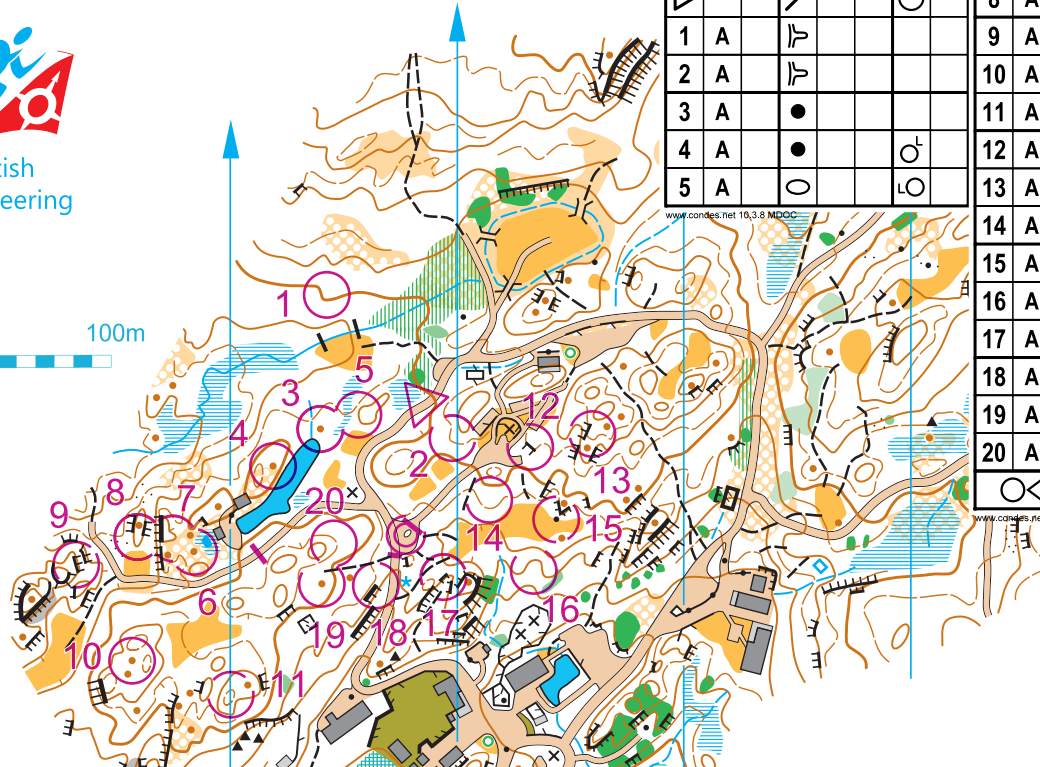

# GREAT TOWER WOOD

British  
Orienteering

0m 100m

JK23 PreO Sprint			
Elite	240m	5m	
▷	/	○	
1 A	⌒		
2 A	⌒		
3 A	●		
4 A	●		○
5 A	○		○

6 A	↓	●			○
7 A		○			○
8 A		○			○
9 A		E			
10 A	↑	●			
11 A		○			○
12 A		E			
13 A	←	⌒			
14 A		⌒			
15 A		▲			○
16 A		∩			
17 A	↑	E			⌒
18 A		E			⌒
19 A		●			○
20 A		⌒			

○ 10 m >○

**Elite**

Time limit: Open 28 min  
Pclass 35 min

1:4000 ISSOM, 5m contours  
MN 2023, Lidar base survey Nov 2022  
map by martinbagness@aol.com